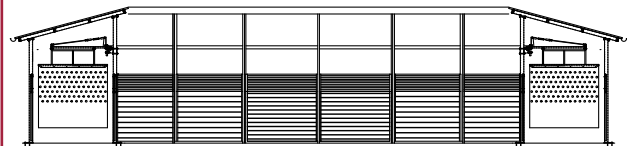

Title Photo:

Anjou von Auftritt from Kessy.

Breeder: The Kraft family

Ring-Gliding Horse Walker with Partial Roof

Ground plan

Ring-Gliding Horse Walker with Partial Roof

Cross section

Inside view

Ring-Gliding Horse Walker with Partial Roof

**Uwe Kraft**  
**Reitsportgeräte & Metallbau GmbH**

Phone 0049 (0) 7959-702  
Fax 0049 (0) 7959-2594

 **Kraft**...keeps your horses fit!

Riedwasen 10  
D-74586 Frankenhardt - Honhardt