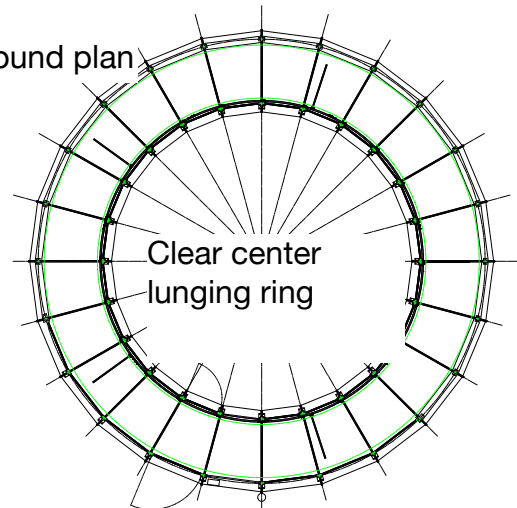

## Ring-Gliding Horse Walker, Round

 4 to 10 horses, 12 to 30M diameter (up to 100')

 Hanging/rotating gates Type C

 See also Technical Spec document

Title Photo:

Anjou von Auftritt from Kessy.

Breeder: The Kraft family

Ring-Gliding Horse Walker with Partial Roof

Ground plan

Ring-Gliding Horse Walker with Partial Roof

Cross section

Inside view

Ring-Gliding Horse Walker with Partial Roof

**Uwe Kraft**  
**Reitsportgeräte & Metallbau GmbH**

Phone 0049 (0) 7959-702  
Fax 0049 (0) 7959-2594

 **Kraft**...keeps your horses fit!

Riedwasen 10  
D-74586 Frankenhardt - Honhardt